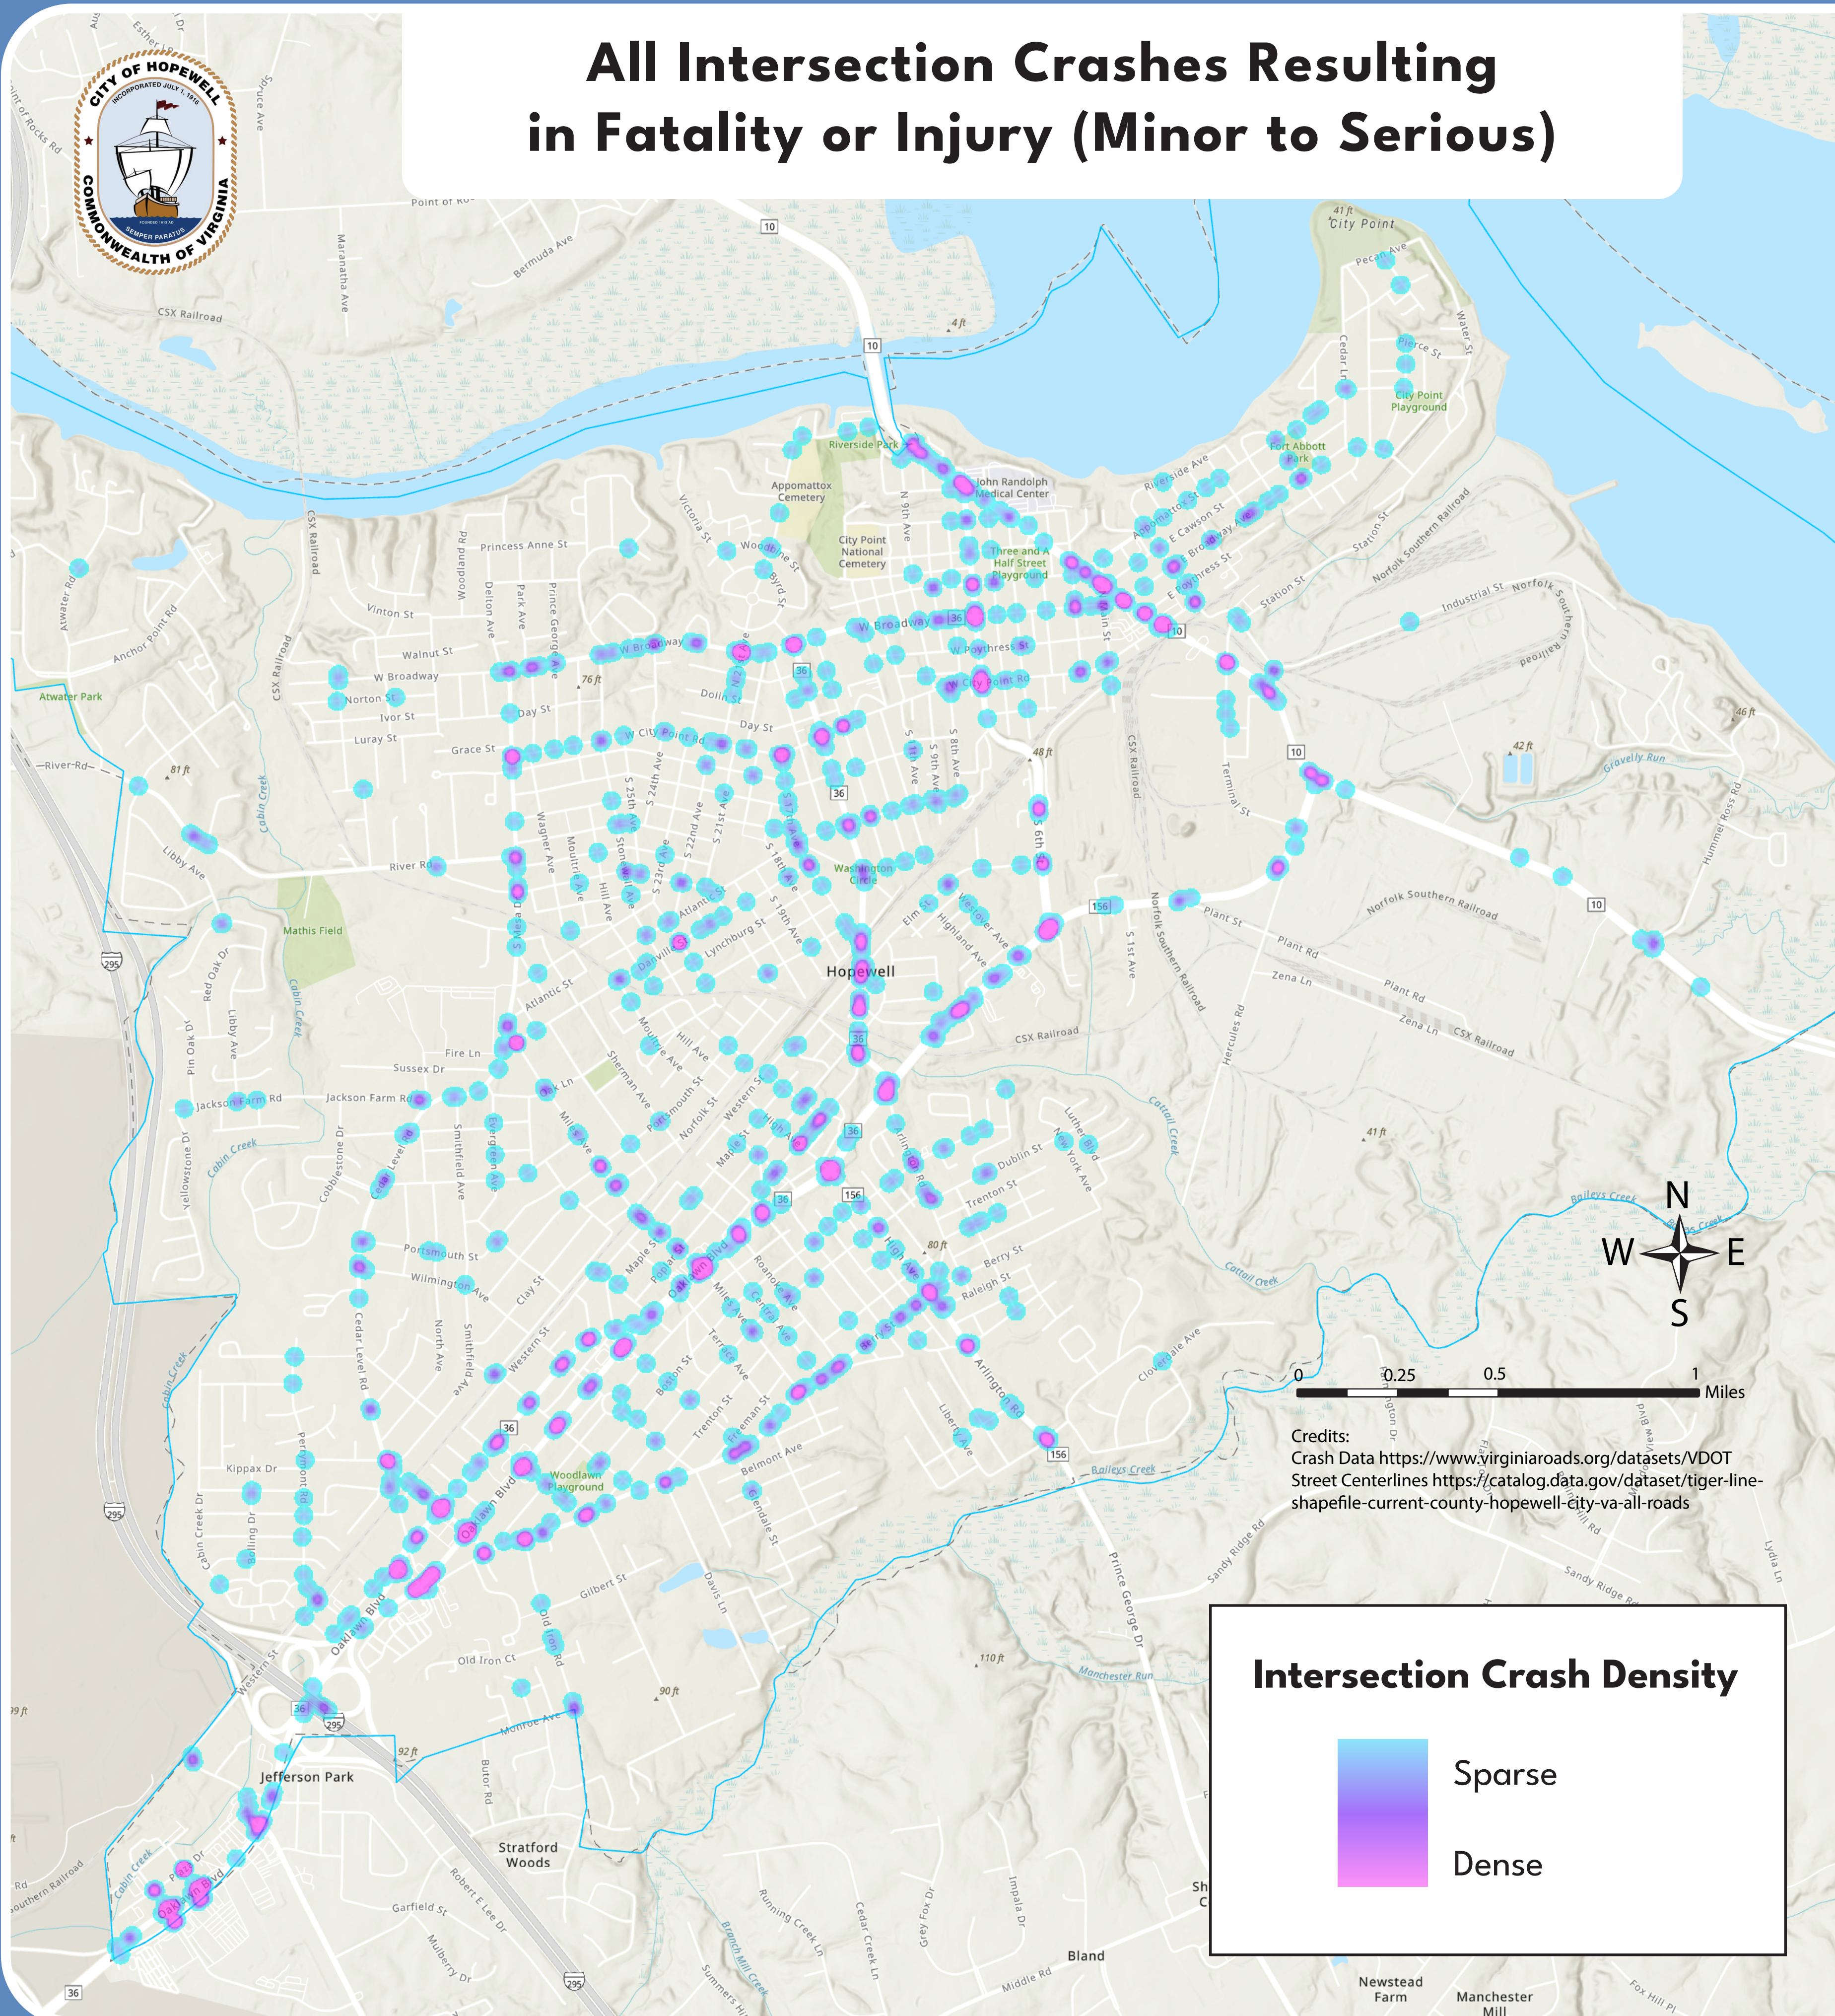

All Intersection Crashes Resulting in Fatality or Injury (Minor to Serious)

Credits:
 Crash Data <https://www.virginiaroads.org/datasets/VDOT>
 Street Centerlines <https://catalog.data.gov/dataset/tiger-line-shapefile-current-county-hopewell-city-va-all-roads>

SAFE   
STREETS
 FOR ALL  
HOPEWELL • VIRGINIA

HOPEWELL SAFETY ACTION PLAN

HIGH INJURY NETWORK

HopewellSafeStreets.com