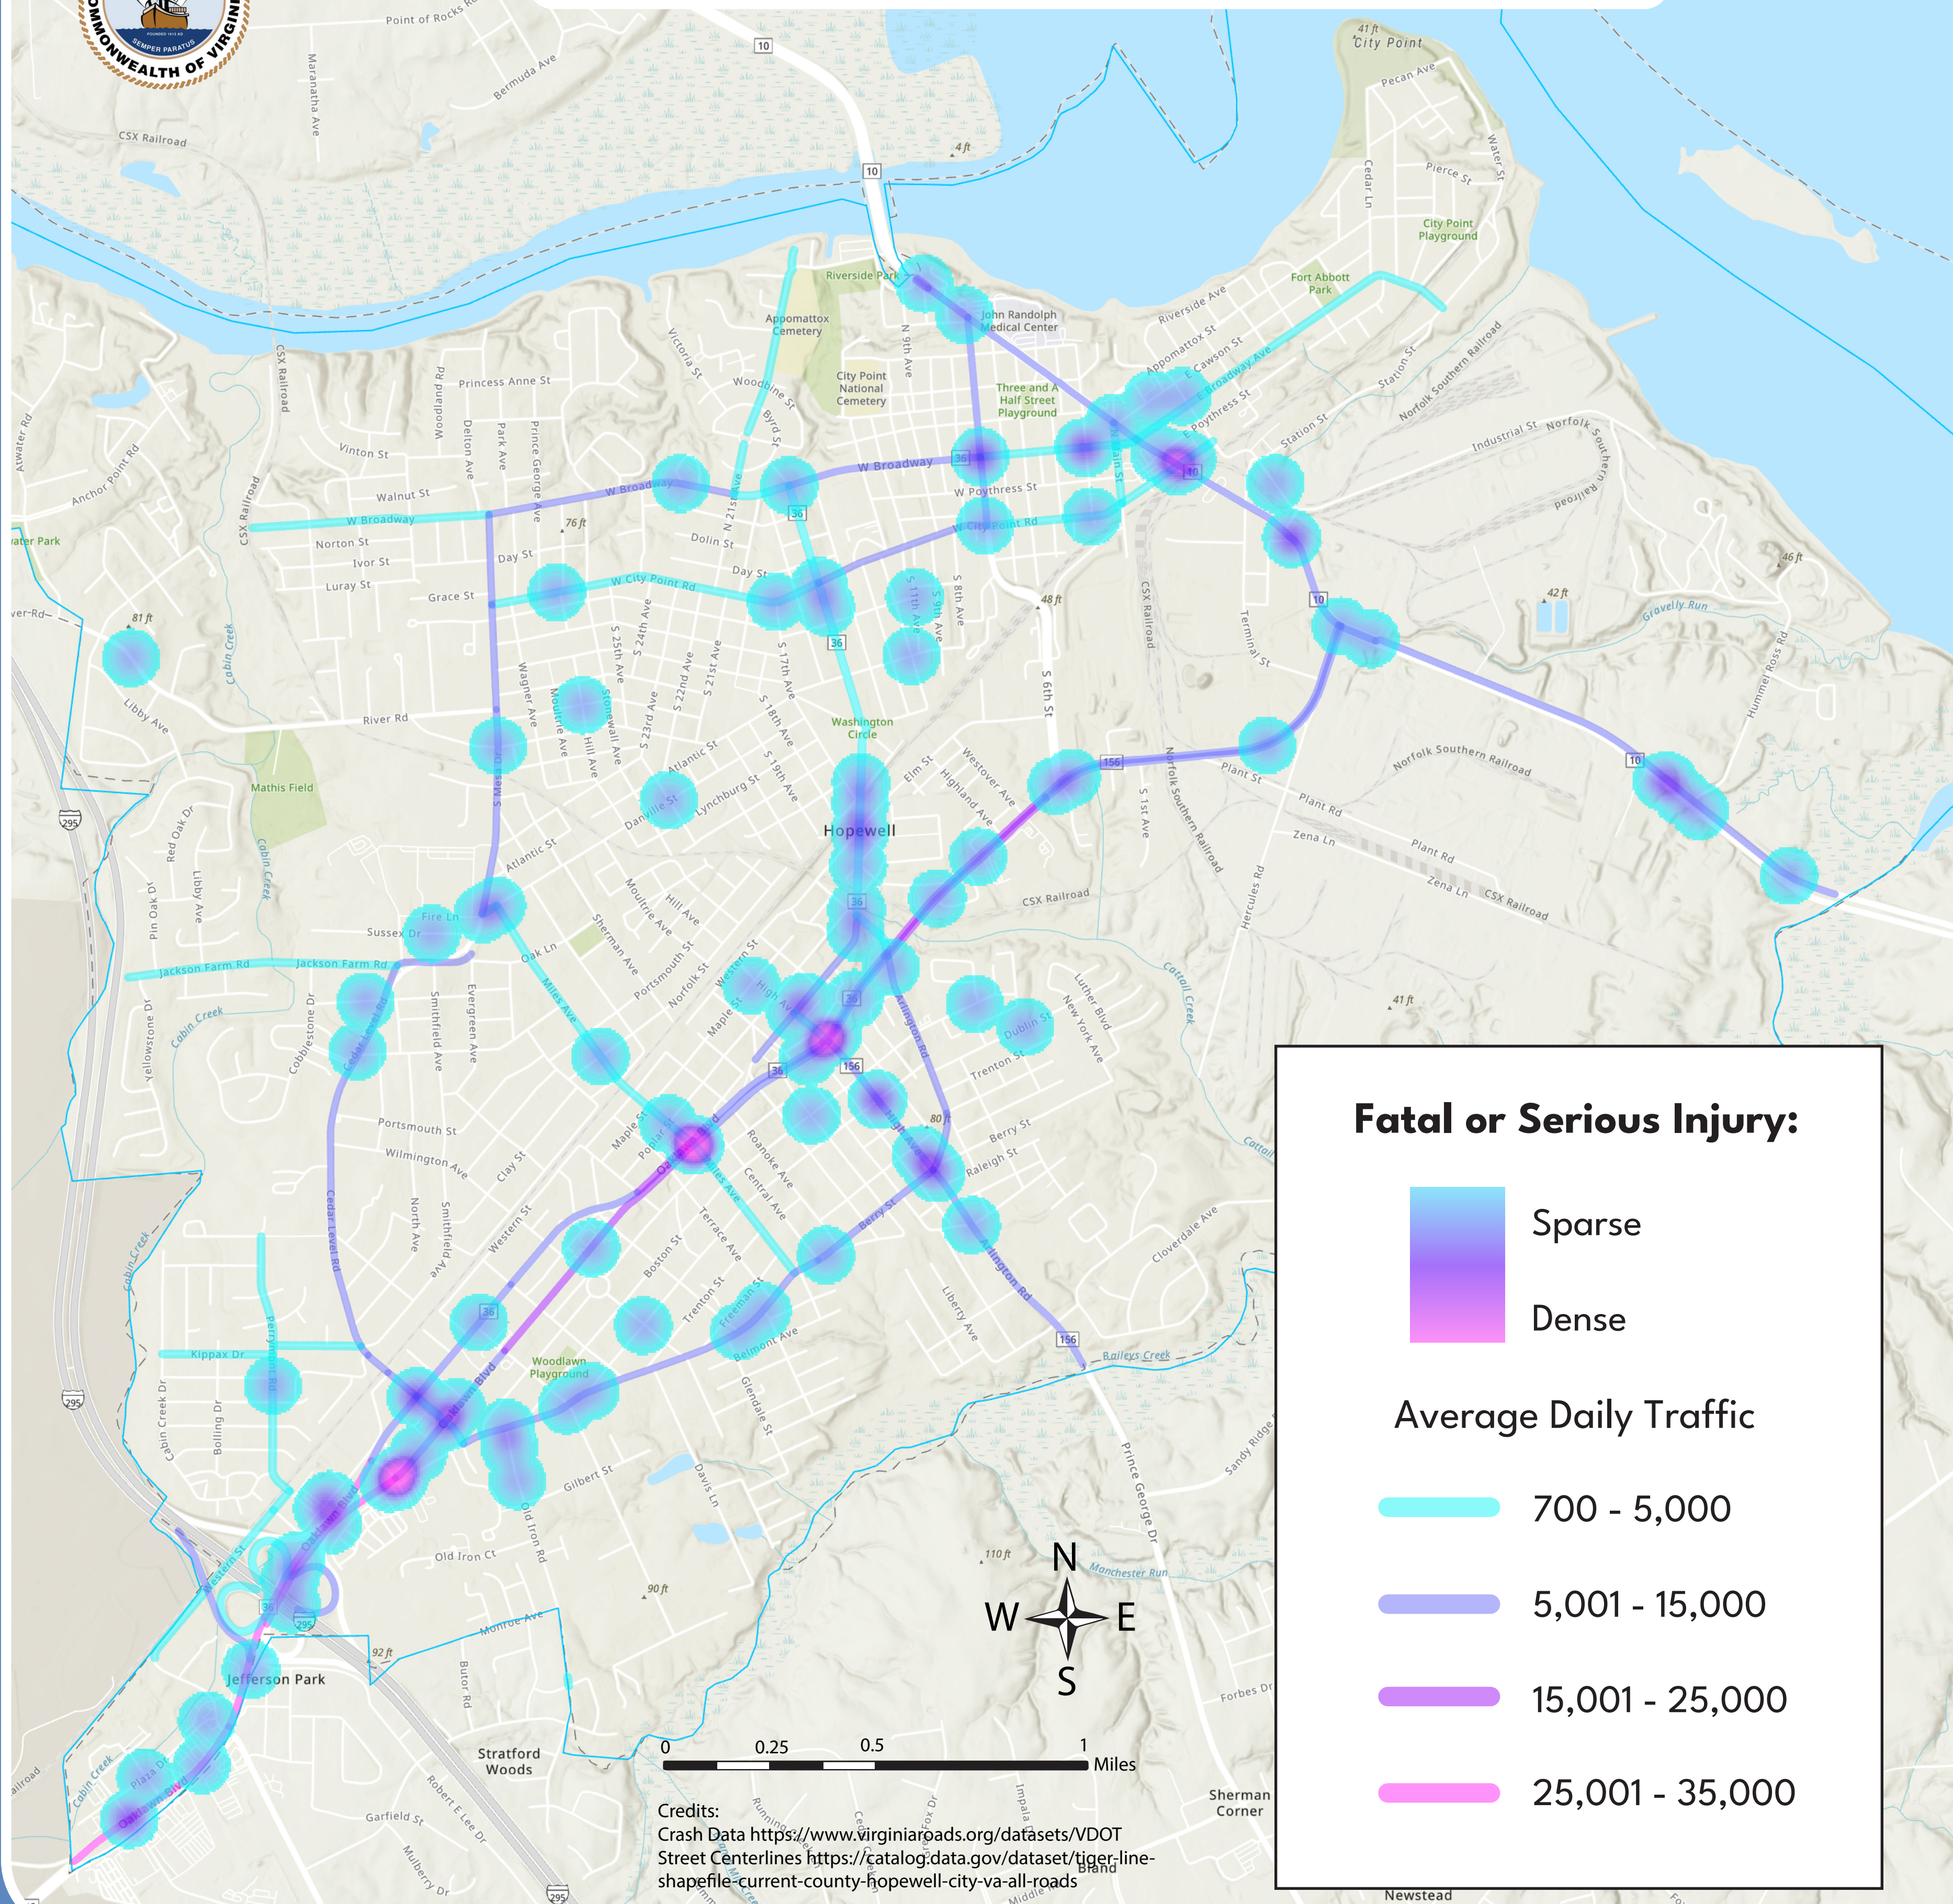

Density of Crashes Resulting in Fatality or Serious Injury

Credits:
Crash Data <https://www.virginiaroads.org/datasets/VDOT>
Street Centerlines <https://catalog.data.gov/dataset/tiger-line-shapefile-current-county-hopewell-city-va-all-roads>

HOPEWELL SAFETY ACTION PLAN

HIGH INJURY NETWORK

HopewellSafeStreets.com